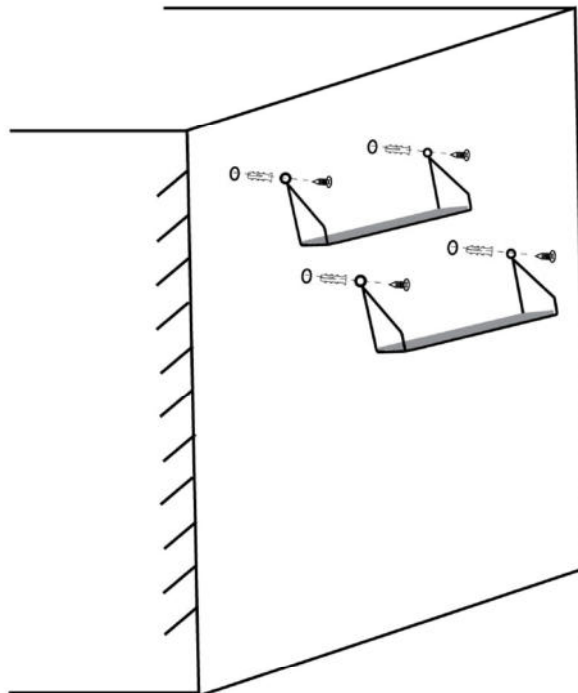

210x297mm

Sabrina 1520102

Max.loading: 2 kg

Mirrors & More GmbH
Gut Nierhof 17
59757 Arnsberg
Germany

www.mirrors-and-more.com