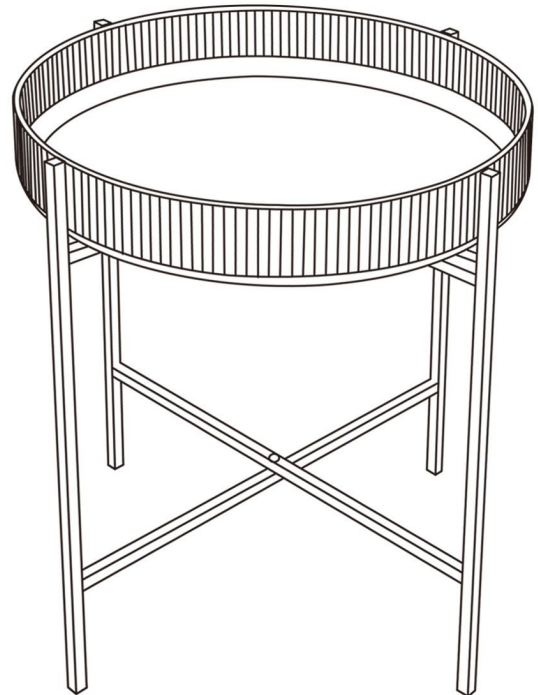

EXCL.

15min

M6x12mm

Ax1

Bx1

①

Bx1

②

Ax1

③

Max.loading:8kg

**MIRRORS
AND MORE**

Mirrors & More GmbH
Gut Niehof 17
59757 Arnsberg
Germany

www.mirrors-and-more.com