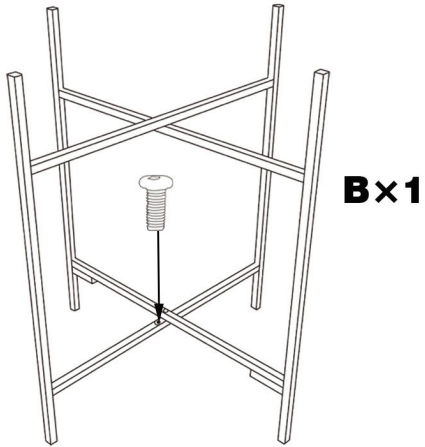

EXCL.

15min

M6x12mm

Ax1

Bx1

①

Bx1

②

Ax1

③

Max.loading:8kg

**MIRRORS
AND MORE**

Mirrors & More GmbH
Gut Niehof 17
59757 Arnsberg
Germany

www.mirrors-and-more.com