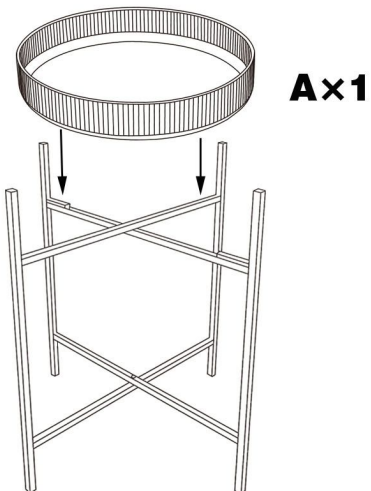

EXCL.

15min

M6x12mm

Ax1

Bx1

①

Bx1

②

Ax1

③

Max.loading:8kg

**MIRRORS
AND MORE**

Mirrors & More GmbH
Gut Niehof 17
59757 Arnsberg
Germany

www.mirrors-and-more.com