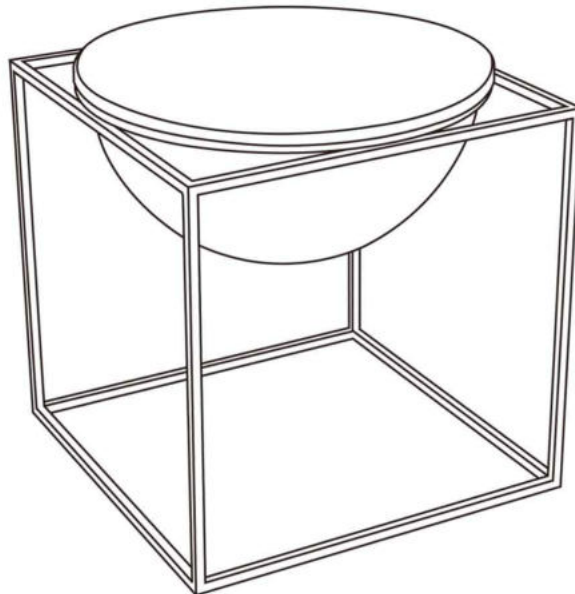

15min

Max.loading:5kg

Mirrors & More GmbH
Gut Nierhof 17
59757 Arnsberg
Germany

www.mirrors-and-more.com