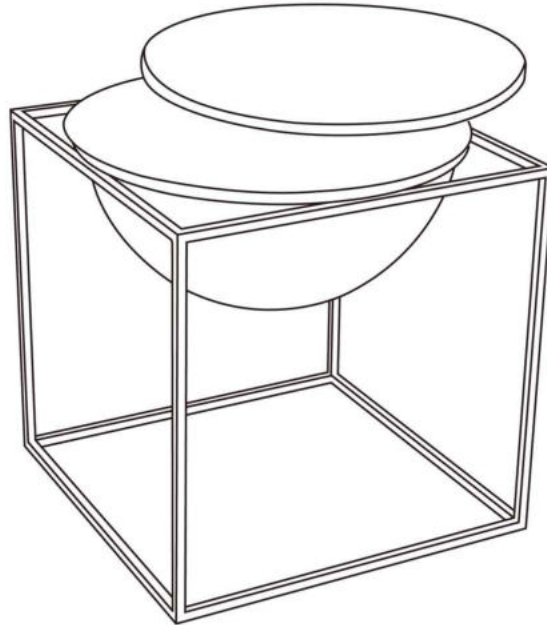

15min

Max.loading:5kg

Mirrors & More GmbH
Gut Nierhof 17
59757 Arnsberg
Germany

www.mirrors-and-more.com