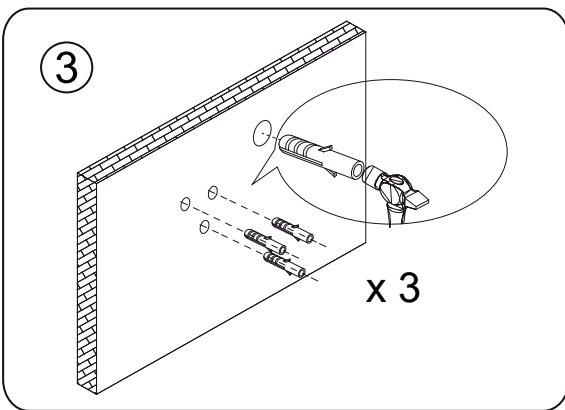

15min

x3

x3

Max.loading: 5kg/board

Mirrors & More GmbH
Gut Nierhof 17
59757 Arnsberg
Germany

www.mirrors-and-more.com