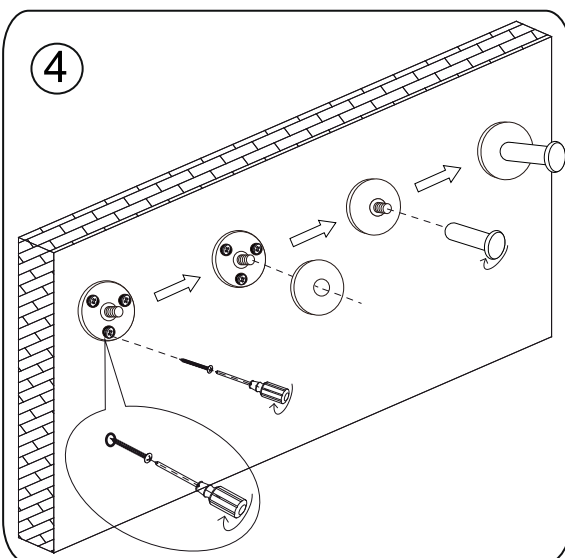

15min

x3

x3

Max.loading: 5kg/board

Mirrors & More GmbH
Gut Nierhof 17
59757 Arnsberg
Germany

www.mirrors-and-more.com