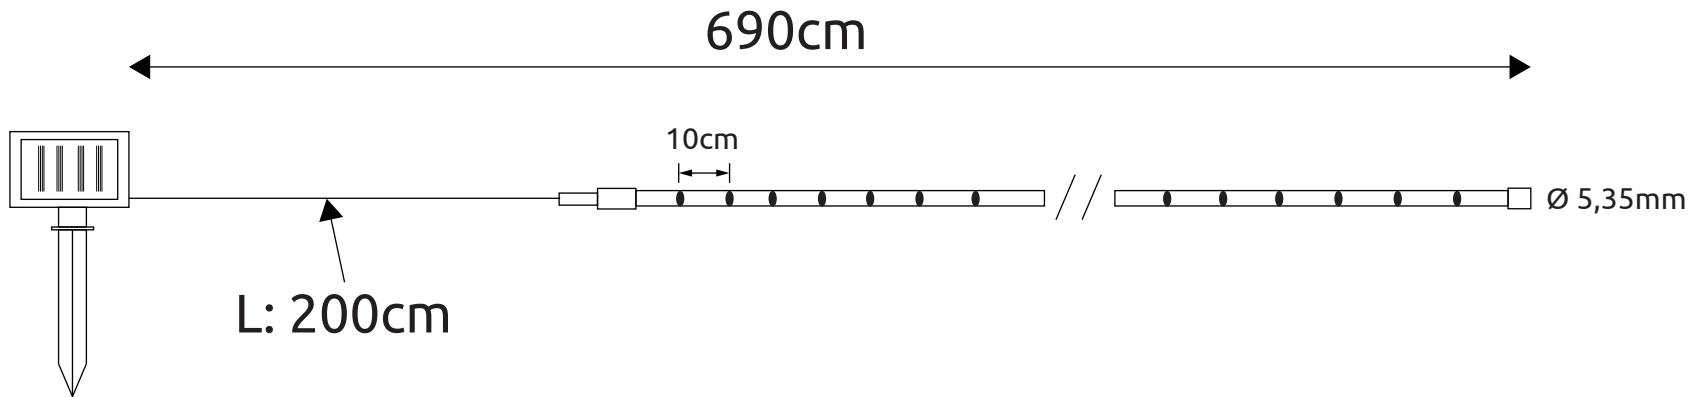

GLOBO

LIGHTING

www.globo-lighting.com

33689

Replaceable rechargeable battery

GLOBO Handels GmbH
Gewerbestr. 3
A-9184 Sankt Peter
Austria