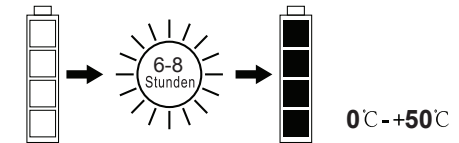

GLOBO

LIGHTING

www.globo-lighting.com

33689

Replaceable rechargeable battery

GLOBO Handels GmbH
Gewerbestr. 3
A-9184 Sankt Peter
Austria