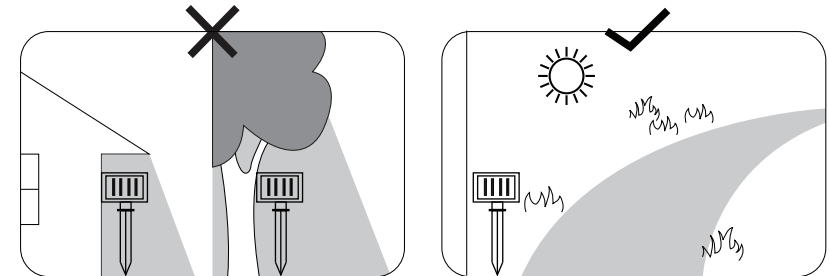

GLOBO

LIGHTING

www.globo-lighting.com

33689

Replaceable rechargeable battery

GLOBO Handels GmbH
Gewerbestr. 3
A-9184 Sankt Peter
Austria