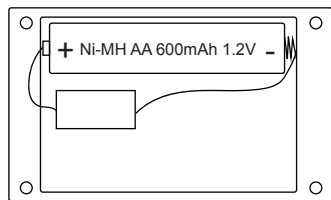

GLOBO

LIGHTING

www.globo-lighting.com

33689

Replaceable rechargeable battery

GLOBO Handels GmbH
Gewerbestr. 3
A-9184 Sankt Peter
Austria