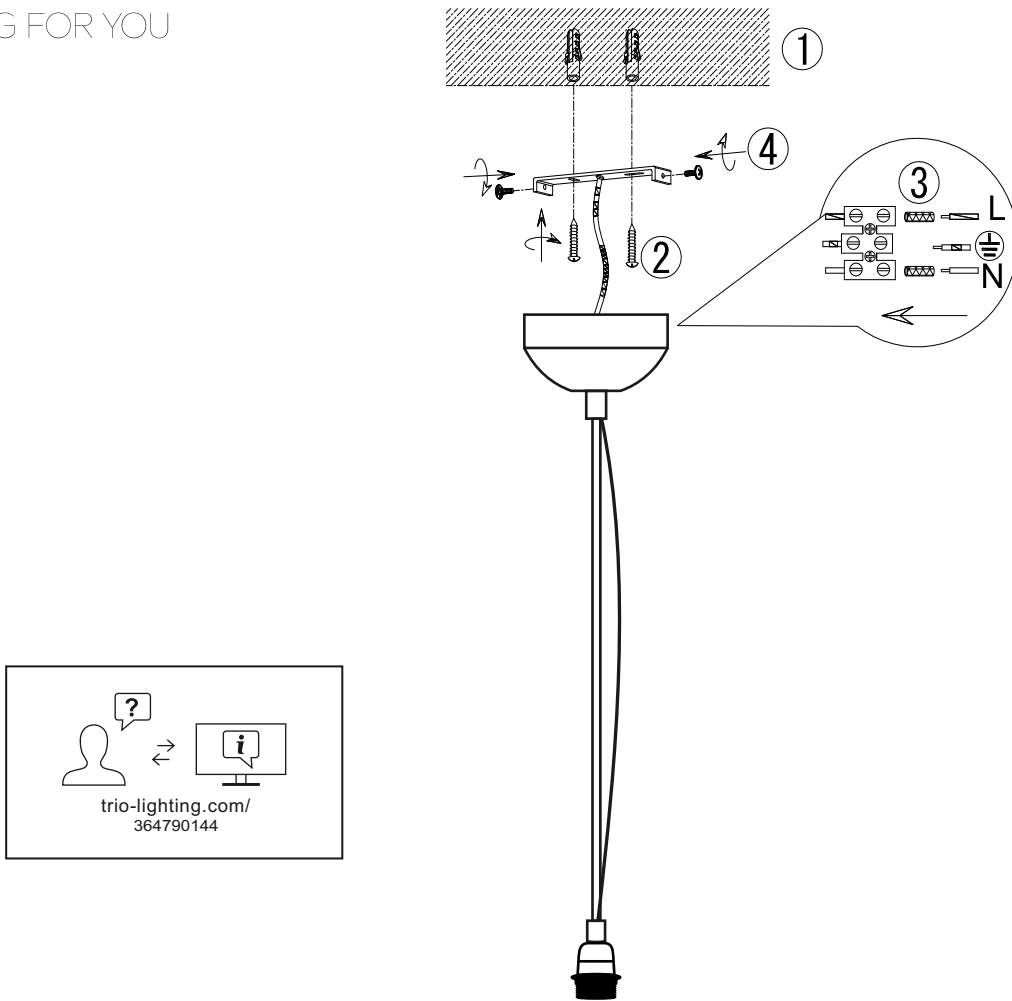

trio-lighting.com/364790144

⑤

⑥

⑦

230V~50Hz
1 x E27 / max.10W