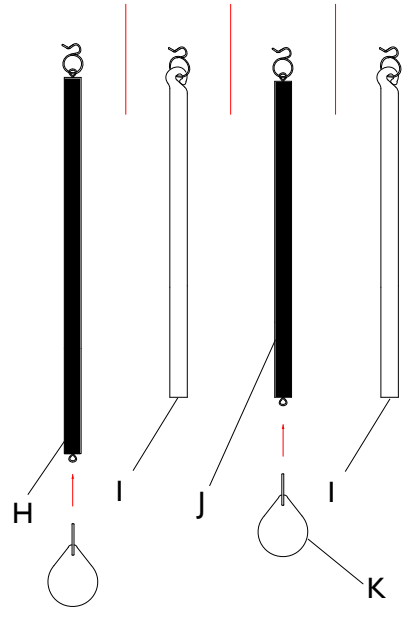

3 x Max 60W  
E14  
(Not Included)

- A  x 2
- B  x 1
- C  x 2
- D  x 2
- E  x 2
- F  x 2
- G  x 1
- H  x 34  
150mm
- I  x 17  
120mm
- J  x 17  
120mm
- K  x 34
- L  x 1

Help line (01420) 82377

**IT IS RECOMMENDED THAT LIGHTS ARE INSTALLED BY A QUALIFIED ELECTRICIAN**