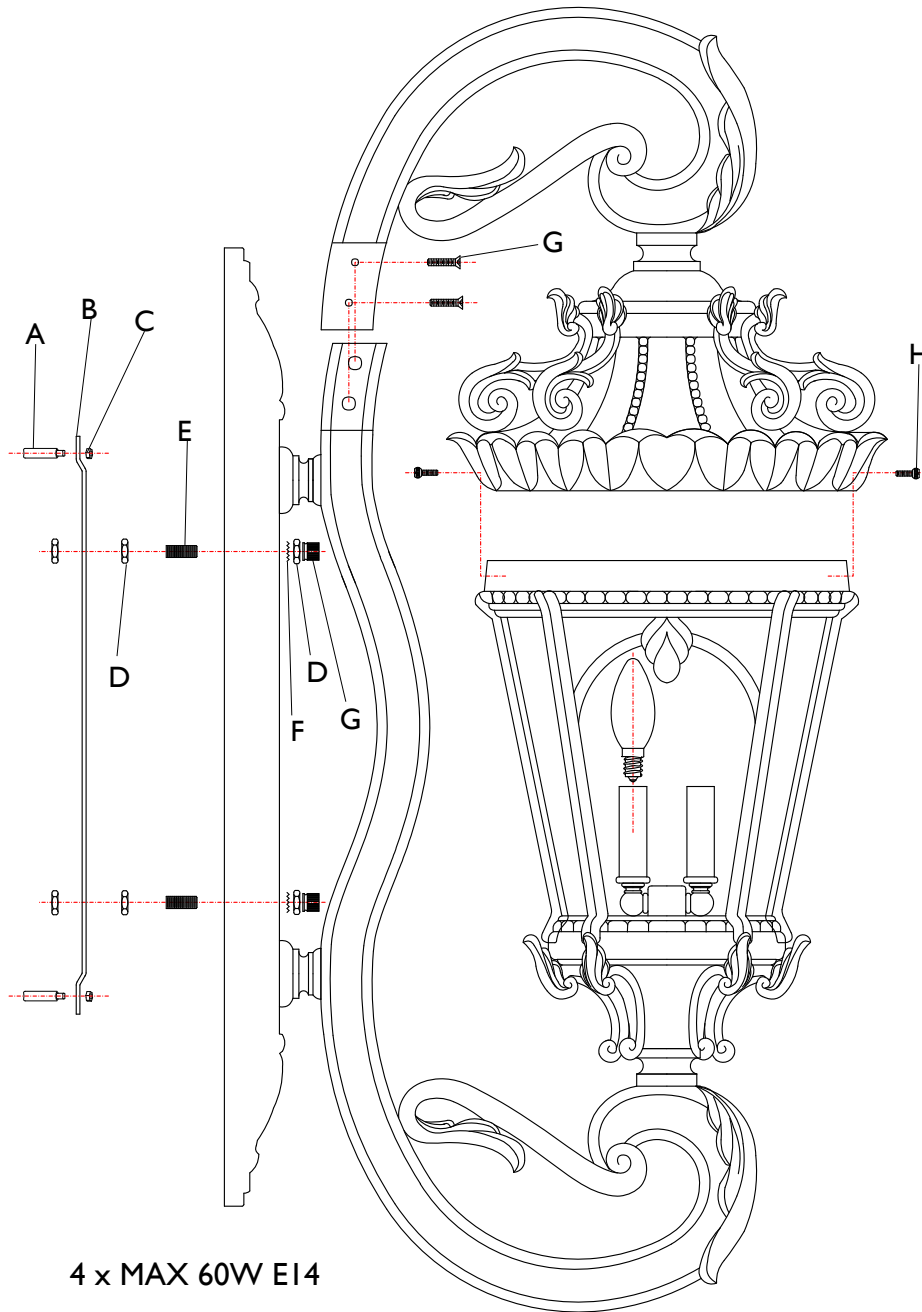

Width: 356mm

- |   |   |     |
|---|---|-----|
| A |    | x 2 |
| B |    | x 1 |
| C |  | x 2 |
| D |  | x 6 |
| E |  | x 2 |
| F |  | x 2 |
| G |  | x 2 |
| H |  | x 2 |
| I |  | x 2 |
| J |  | x 1 |

4 x MAX 60W E14  
(Not Included)

**Apply silicone gel  
around the back plate  
after installation for  
water proof purpose**