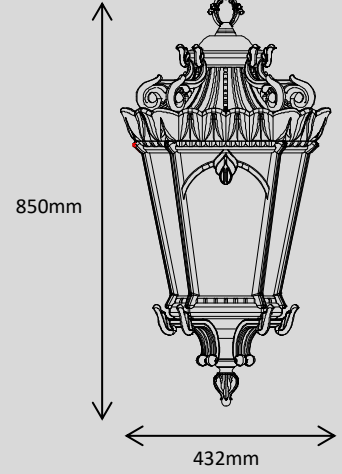

Max Drop: 4000mm

- | | | |
|---|---|-----|
| A |  | x 2 |
| B |  | x 1 |
| C |  | x 2 |
| D |  | x 6 |
| E |  | x 2 |
| F |  | x 2 |
| G |  | x 2 |
| H |  | x 2 |
| I |  | x 1 |