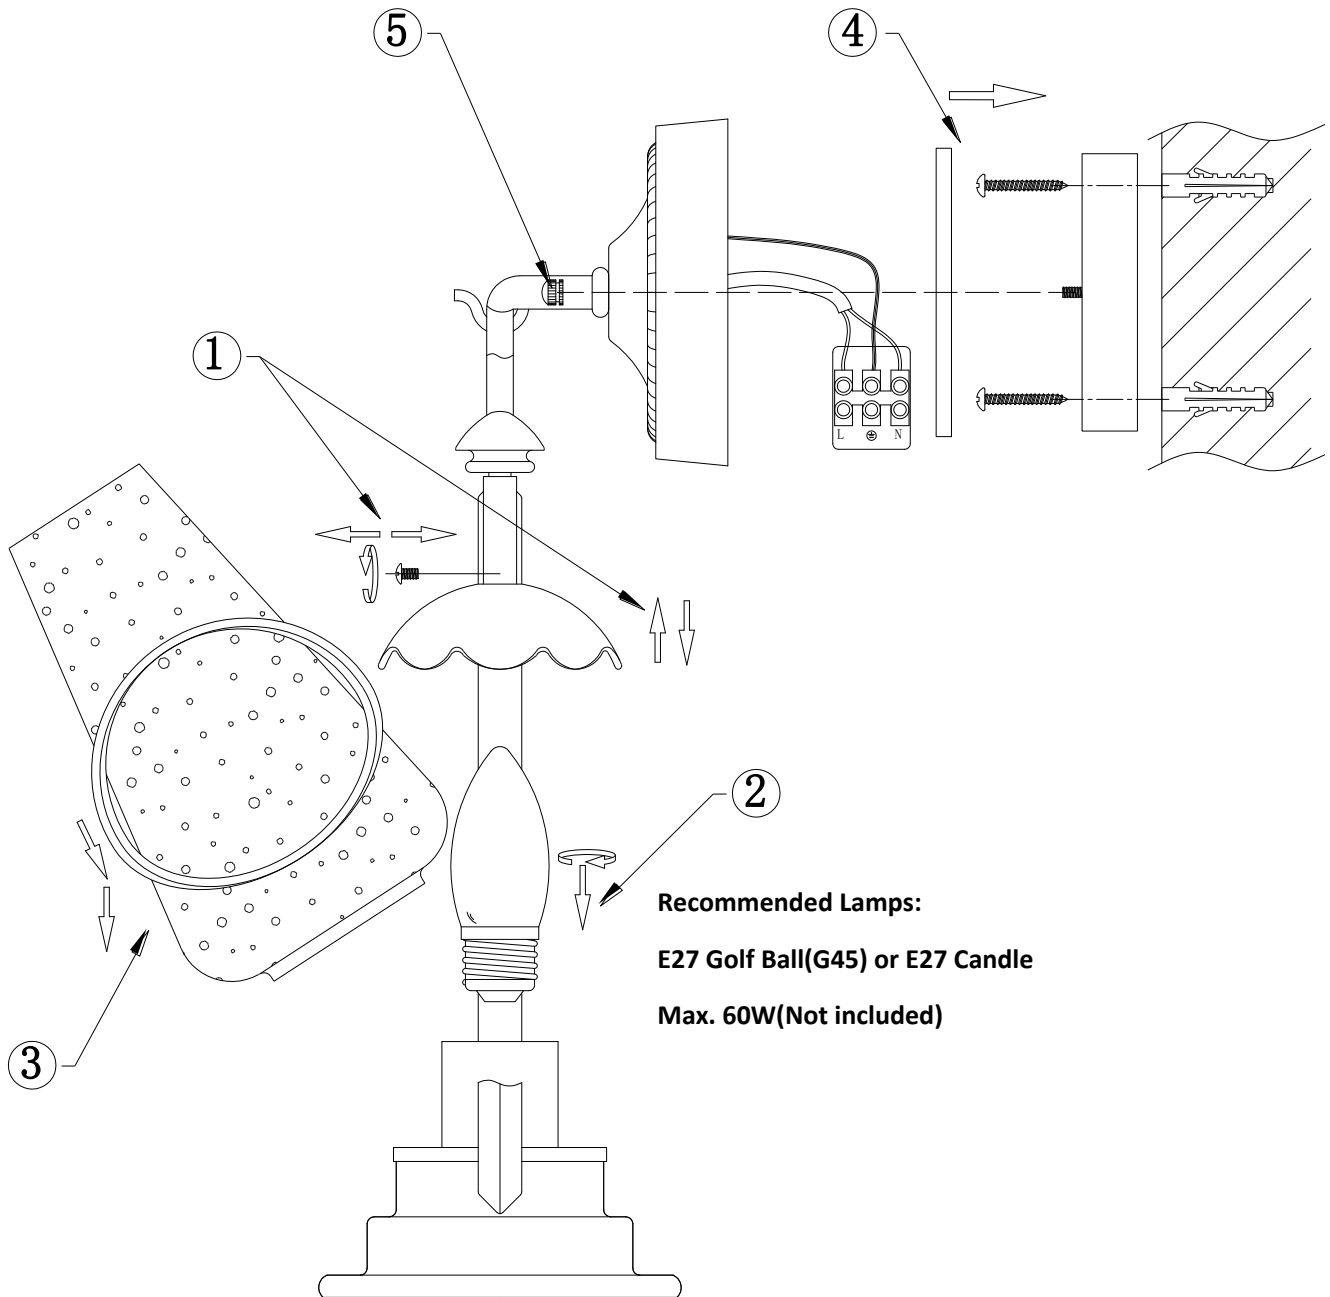

Please install the fixture onto a sufficiently strong, load bearing surface and only to be installed outside arms reach

See wiring instructions for electrical assistance

If this product is being installed outdoors, or a location where the product will be exposed to high levels of moisture, you should apply a silicone seal around the back-plate/canopy.