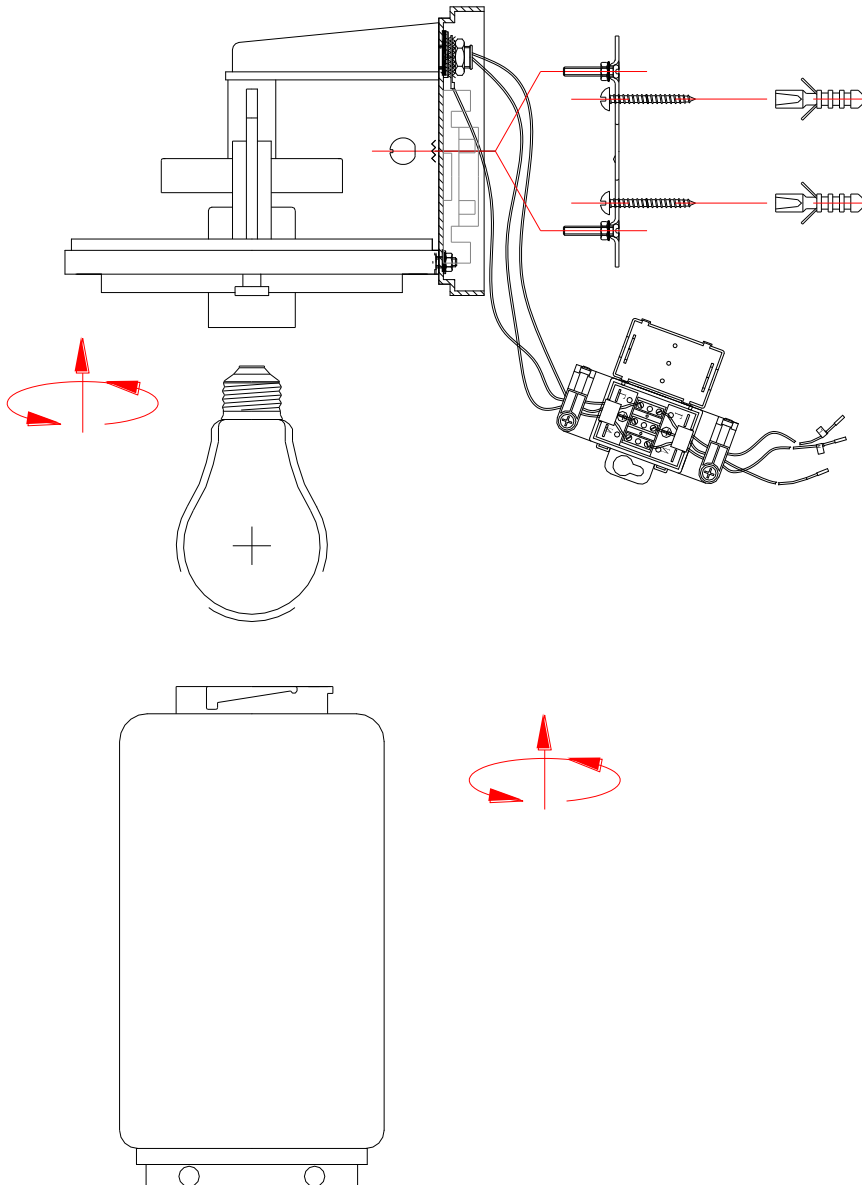

Please install the fixture onto a sufficiently strong, load bearing surface

See wiring instructions for electrical assistance

If this product is being installed outdoors, or a location where the product will be exposed to high levels of moisture, you should apply a silicone seal around the back-plate/canopy.

1 x Max.60W E27, NOT INCLUDED