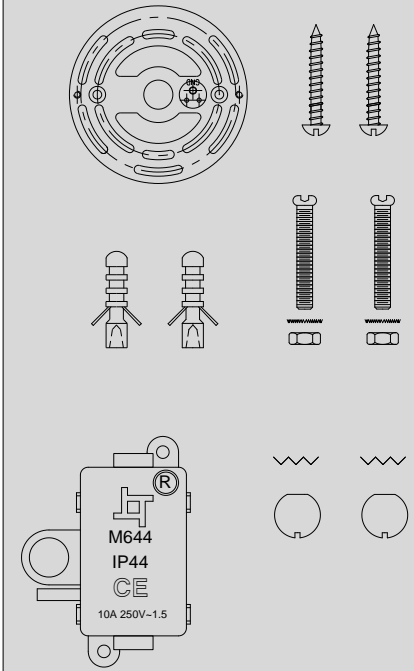

Please install the fixture onto a sufficiently strong, load bearing surface

See wiring instructions for electrical assistance

If this product is being installed outdoors, or a location where the product will be exposed to high levels of moisture, you should apply a silicone seal around the back-plate/canopy.

1 x Max.60W E27, NOT INCLUDED