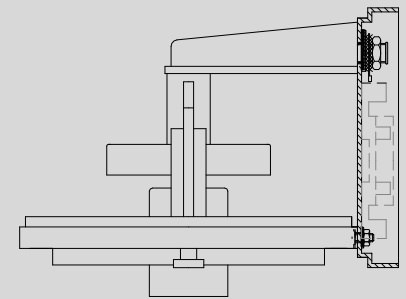

Please install the fixture onto a sufficiently strong, load bearing surface

See wiring instructions for electrical assistance

If this product is being installed outdoors, or a location where the product will be exposed to high levels of moisture, you should apply a silicone seal around the back-plate/canopy.

1 x Max.60W E27, NOT INCLUDED