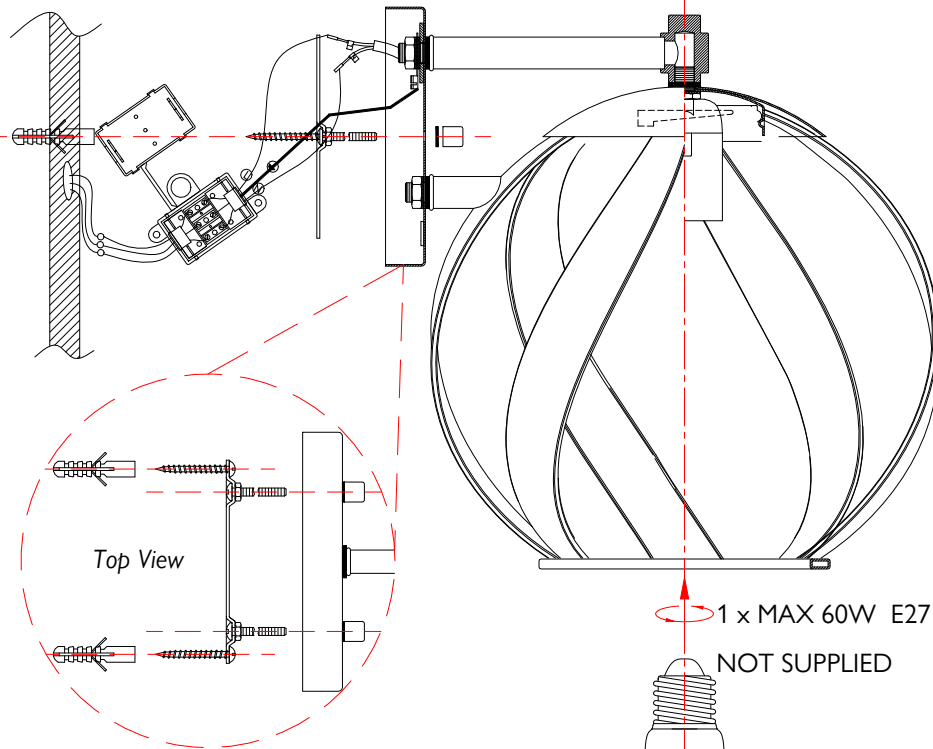

See final page for wiring instructions.

Please install the fixture onto a sufficiently strong, load bearing surface.

If this product is being installed outdoors, or a location where the product will be exposed to high levels of moisture, it is suggested that you should apply a silicone seal around the back-plate/ canopy. (Not supplied)