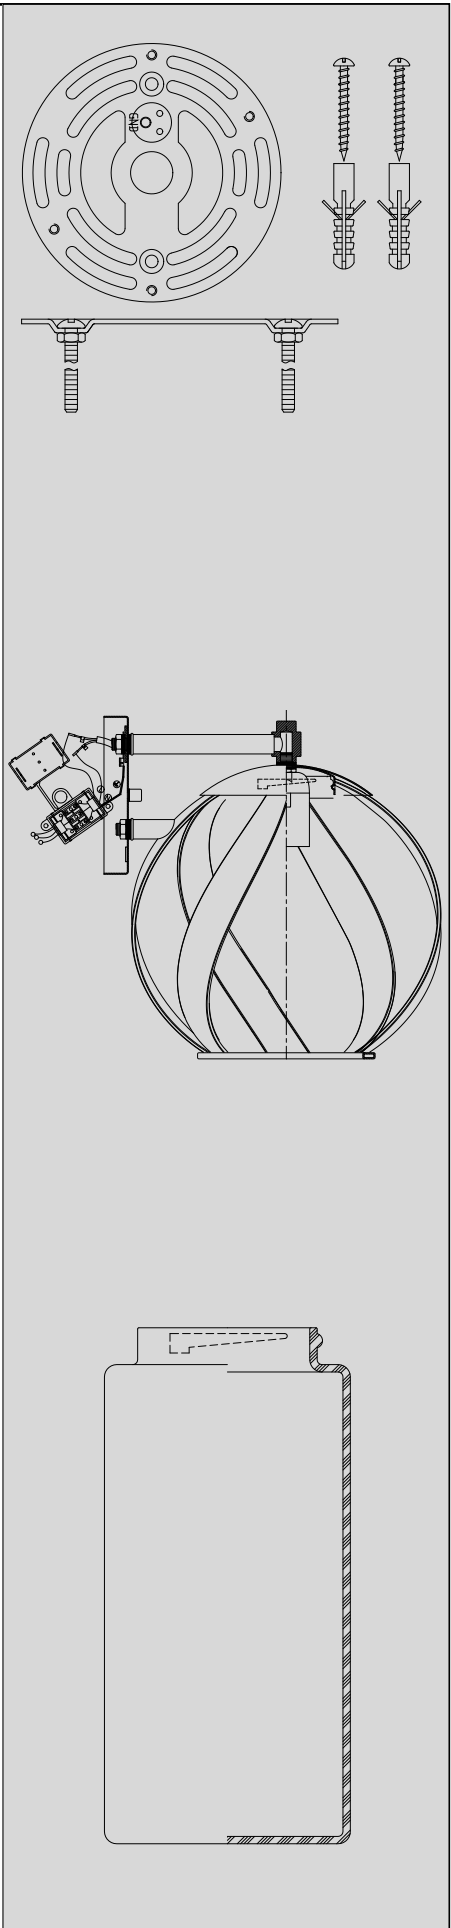

See final page for wiring instructions.

Please install the fixture onto a sufficiently strong, load bearing surface.

If this product is being installed outdoors, or a location where the product will be exposed to high levels of moisture, it is suggested that you should apply a silicone seal around the back-plate/ canopy. (Not supplied)