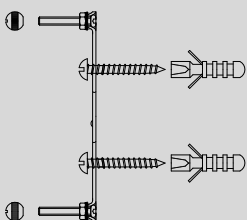

Help line +44 1420 82377

IT IS RECOMMENDED THAT LIGHTS ARE INSTALLED BY A QUALIFIED ELECTRICIAN