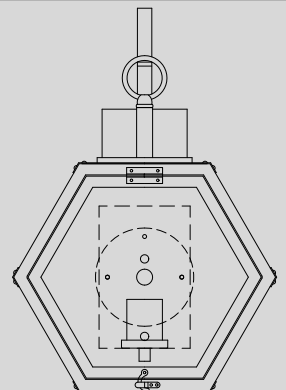

Help line +44 1420 82377

IT IS RECOMMENDED THAT LIGHTS ARE INSTALLED BY A QUALIFIED ELECTRICIAN