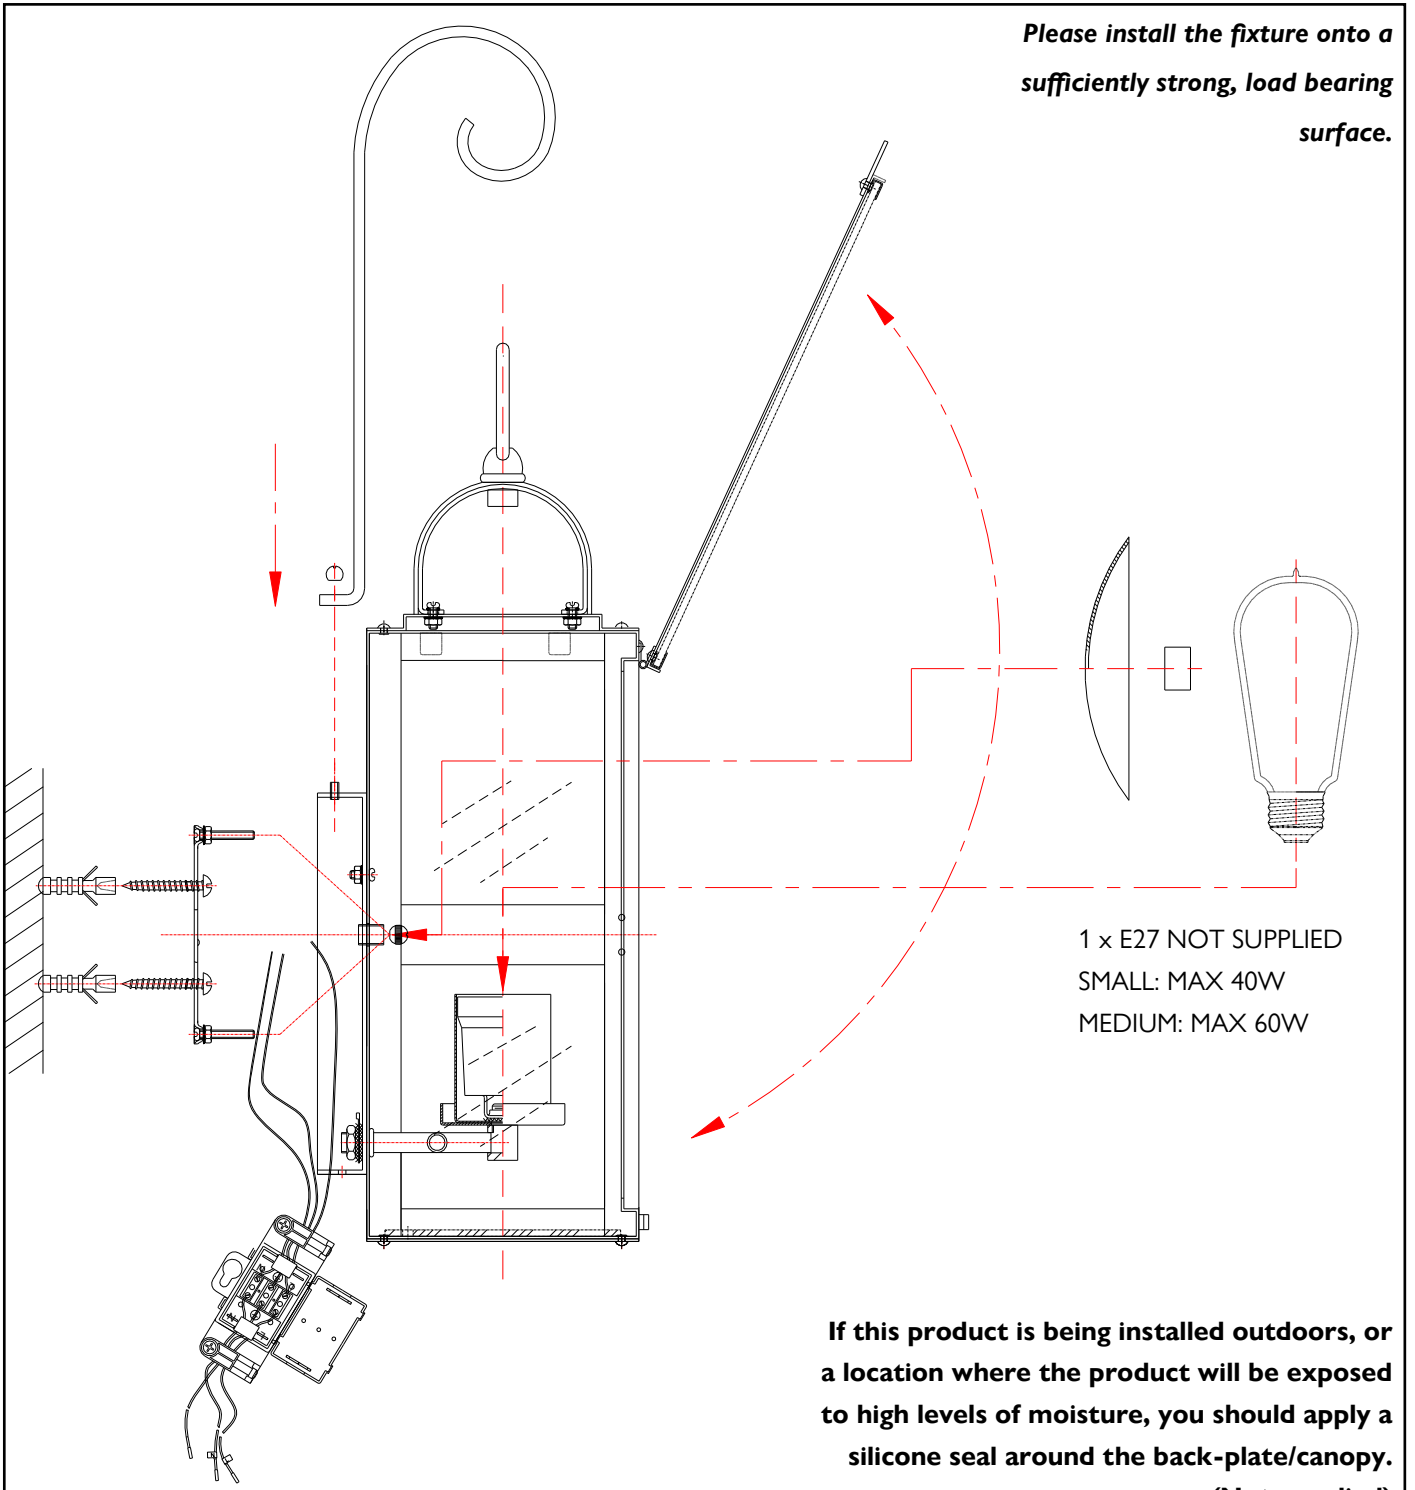

**Please install the fixture onto a sufficiently strong, load bearing surface.**

**If this product is being installed outdoors, or a location where the product will be exposed to high levels of moisture, you should apply a silicone seal around the back-plate/canopy. (Not supplied)**