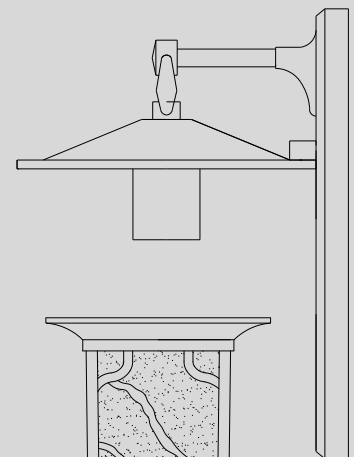

Please install the fixture onto a sufficiently strong, load bearing surface

If this product is being installed outdoors, or a location where the product will be exposed to high levels of moisture, you should apply a silicone seal around the back-plate/canopy.

See wiring instructions for electrical assistance

1 x Max.60W E27, NOT INCLUDED