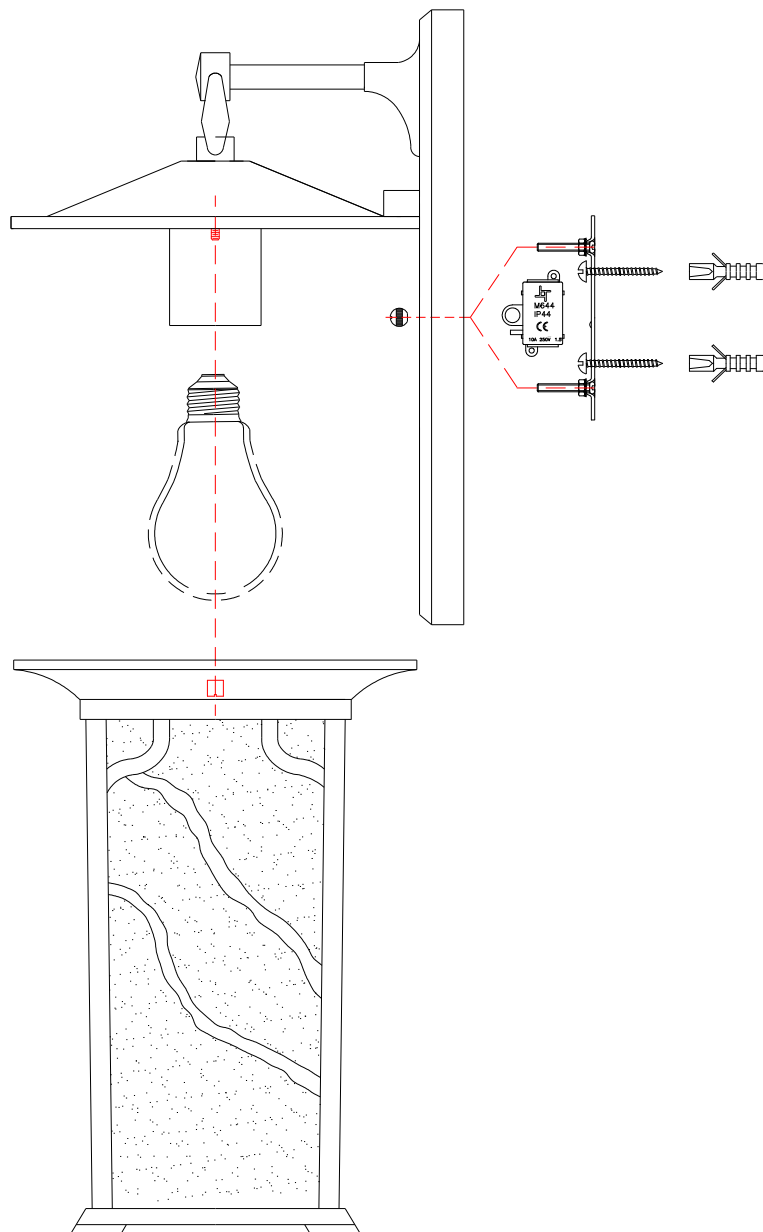

Please install the fixture onto a sufficiently strong, load bearing surface

If this product is being installed outdoors, or a location where the product will be exposed to high levels of moisture, you should apply a silicone seal around the back-plate/canopy.

See wiring instructions for electrical assistance

1 x Max.60W E27, NOT INCLUDED