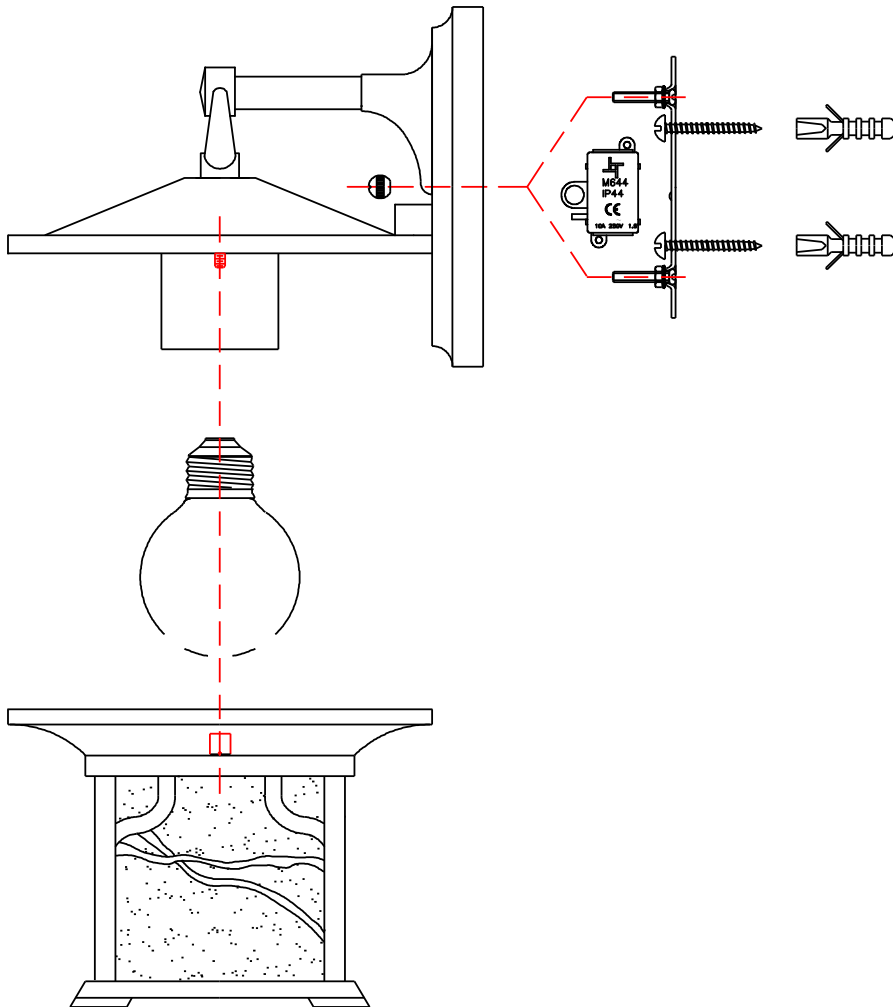

*Please install the fixture onto a sufficiently strong, load bearing surface*

*If this product is being installed outdoors, or a location where the product will be exposed to high levels of moisture, you should apply a silicone seal around the back-plate/canopy.*

See wiring instructions for electrical assistance

1 x Max.60W E27, NOT INCLUDED