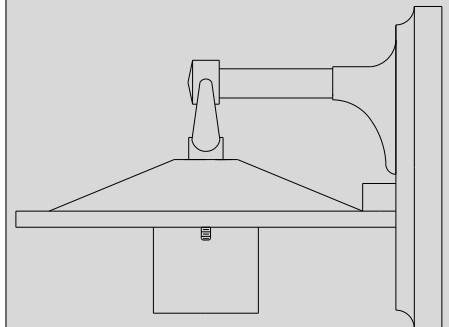

Please install the fixture onto a sufficiently strong, load bearing surface

If this product is being installed outdoors, or a location where the product will be exposed to high levels of moisture, you should apply a silicone seal around the back-plate/canopy.

See wiring instructions for electrical assistance

1 x Max.60W E27, NOT INCLUDED