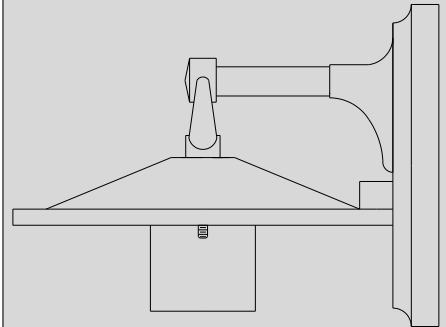

Please install the fixture onto a sufficiently strong, load bearing surface

If this product is being installed outdoors, or a location where the product will be exposed to high levels of moisture, you should apply a silicone seal around the back-plate/canopy.

See wiring instructions for electrical assistance

1 x Max.60W E27, NOT INCLUDED