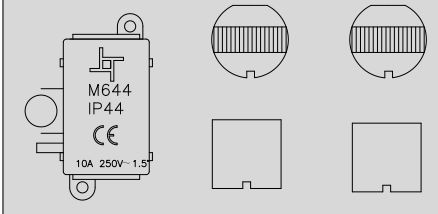

Please install the fixture onto a sufficiently strong, load bearing surface

If this product is being installed outdoors, or a location where the product will be exposed to high levels of moisture, you should apply a silicone seal around the back-plate/canopy.

See wiring instructions for electrical assistance

1 x Max.60W E27, NOT INCLUDED