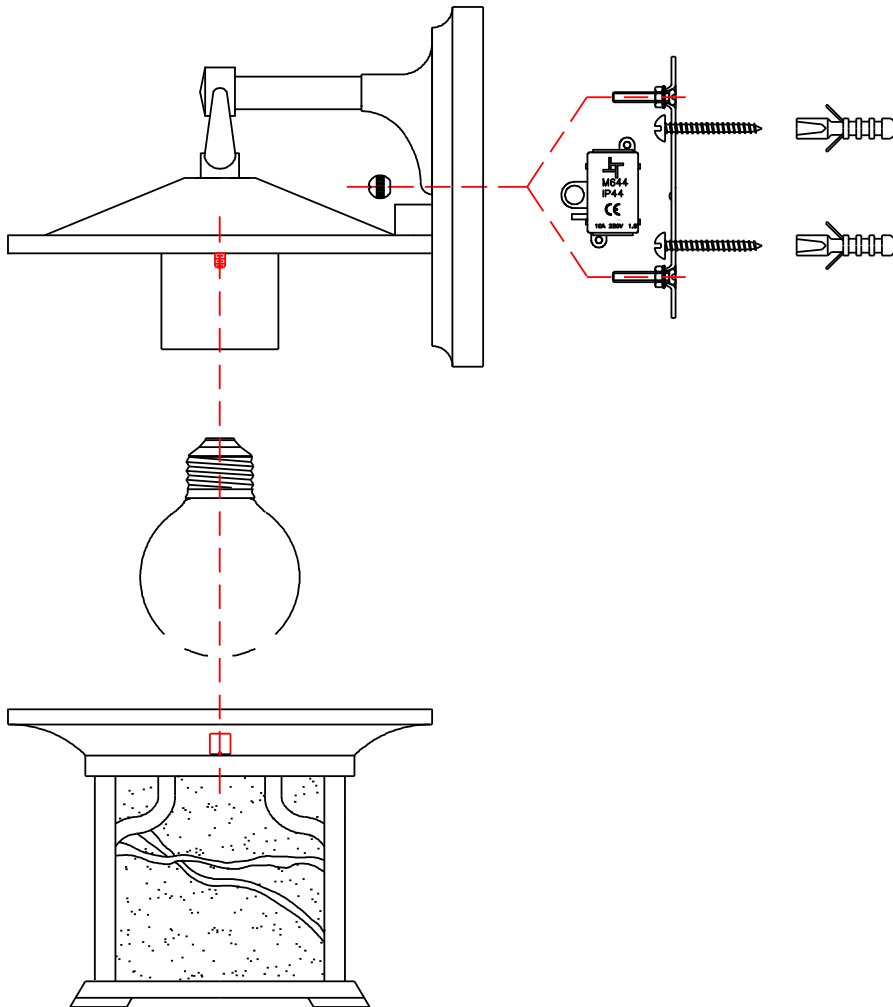

Please install the fixture onto a sufficiently strong, load bearing surface

If this product is being installed outdoors, or a location where the product will be exposed to high levels of moisture, you should apply a silicone seal around the back-plate/canopy.

See wiring instructions for electrical assistance

1 x Max.60W E27, NOT INCLUDED