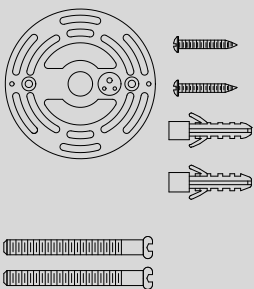

Please install the fixture onto a sufficiently strong, load bearing surface.

If this product is being installed outdoors, or a location where the product will be exposed to high levels of moisture, you should apply a silicone seal around the back-plate/canopy. (NOT SUPPLIED)

Lamp(s) can be accessed through door mechanism on the front of

See final page for wiring instructions.

Front glass x 1

Side glass x 2

1 x MAX 40W E27 NOT SUPPLIED

Help line +44 1420 82377

IT IS RECOMMENDED THAT LIGHTS ARE INSTALLED BY A QUALIFIED ELECTRICIAN