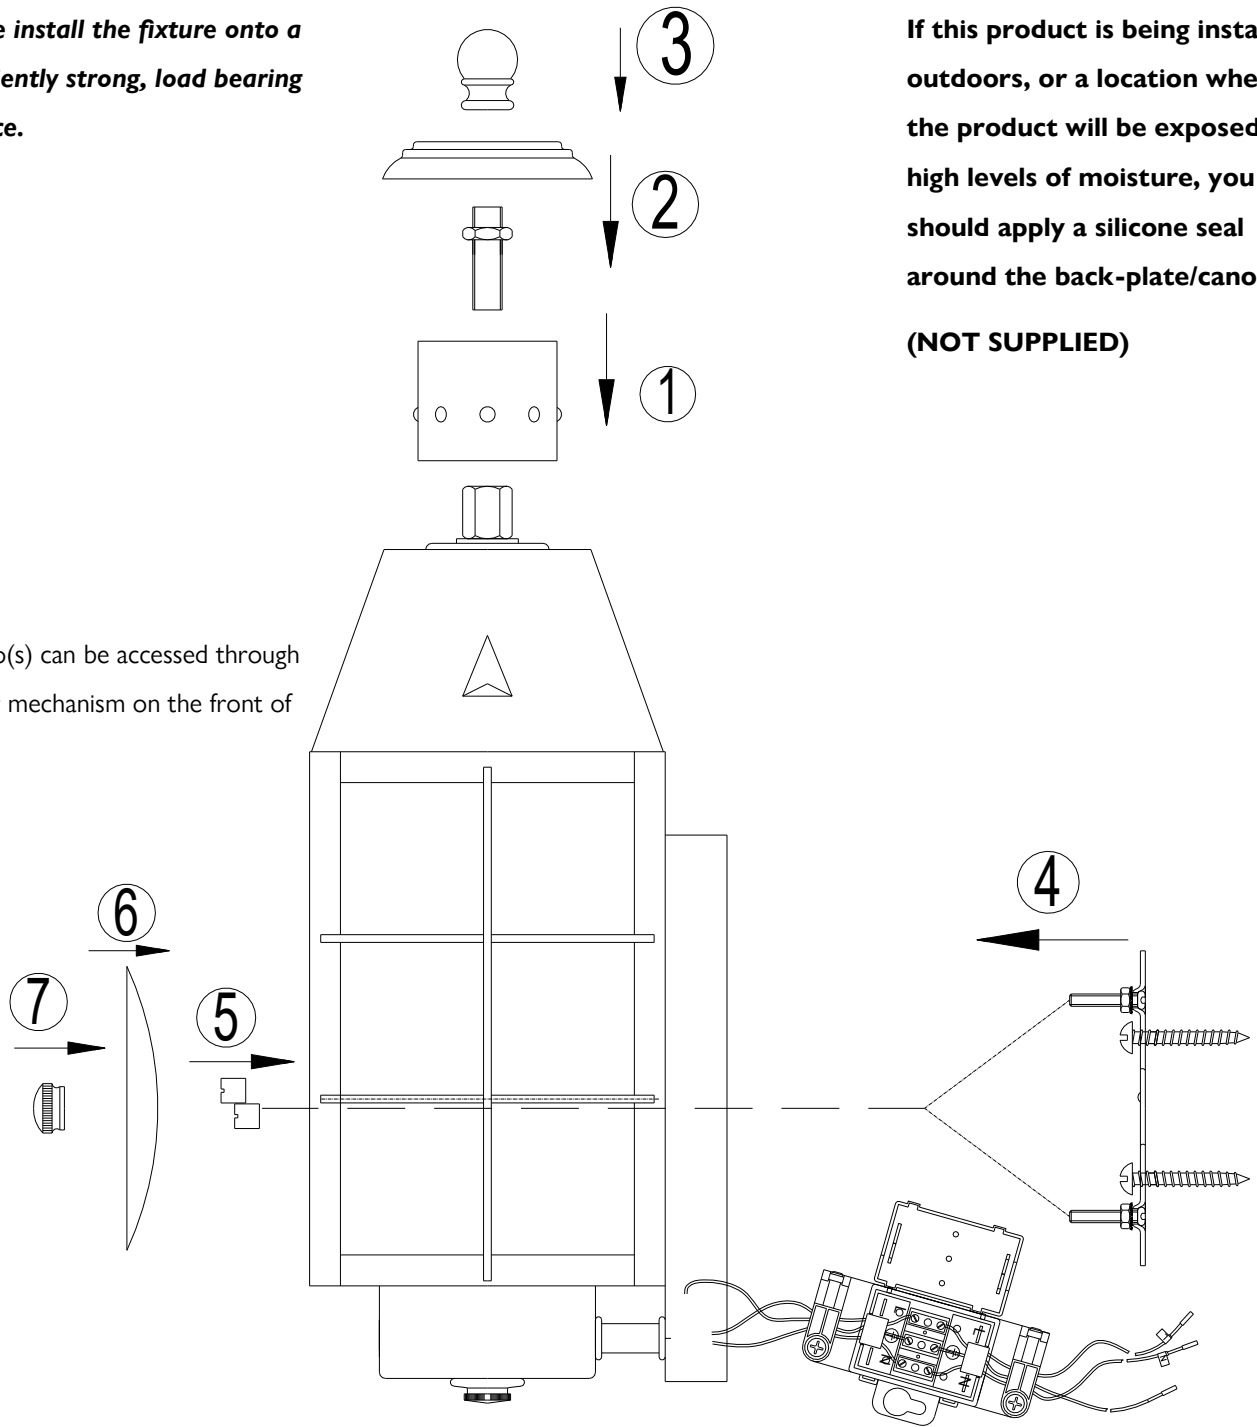

Please install the fixture onto a sufficiently strong, load bearing surface.

If this product is being installed outdoors, or a location where the product will be exposed to high levels of moisture, you should apply a silicone seal around the back-plate/canopy. (NOT SUPPLIED)

Lamp(s) can be accessed through door mechanism on the front of

See final page for wiring instructions.

Front glass x 1

Side glass x 2

1 x MAX 40W E27 NOT SUPPLIED

Help line +44 1420 82377

IT IS RECOMMENDED THAT LIGHTS ARE INSTALLED BY A QUALIFIED ELECTRICIAN