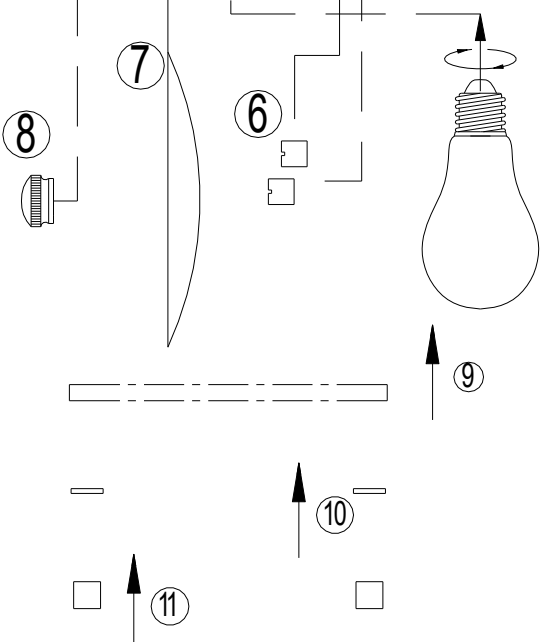

Please install the fixture onto a sufficiently strong, load bearing surface.

If this product is being installed outdoors, or a location where the product will be exposed to high levels of moisture, you should apply a silicone seal around the back-plate/canopy.

(NOT SUPPLIED)

1 x MAX 40W E27
NOT SUPPLIED

Front glass x 1 Side glass x 2

Bottom glass x 1

See final page for wiring instructions.

Help line +44 1420 82377

IT IS RECOMMENDED THAT LIGHTS ARE INSTALLED BY A QUALIFIED ELECTRICIAN