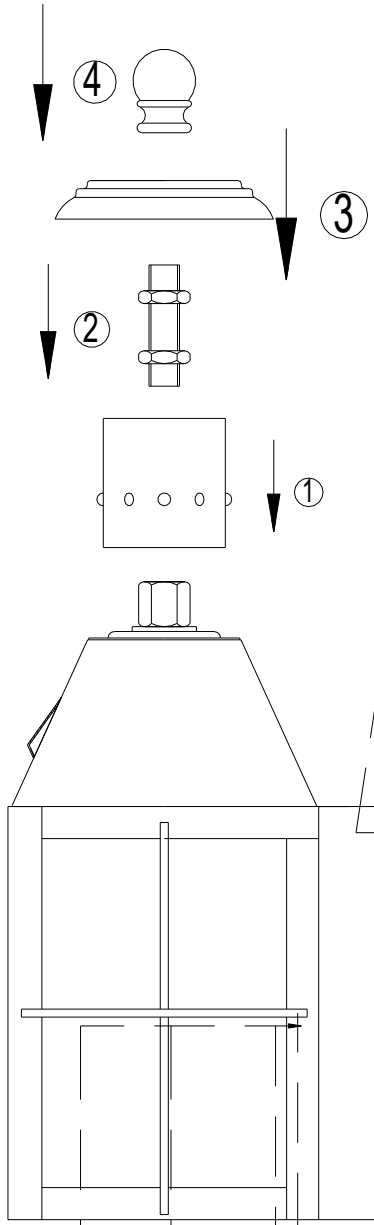

Please install the fixture onto a sufficiently strong, load bearing surface.

If this product is being installed outdoors, or a location where the product will be exposed to high levels of moisture, you should apply a silicone seal around the back-plate/canopy.

(NOT SUPPLIED)

1 x MAX 40W E27
NOT SUPPLIED

Front glass x 1 Side glass x 2

Bottom glass x 1

See final page for wiring instructions.

Help line +44 1420 82377

IT IS RECOMMENDED THAT LIGHTS ARE INSTALLED BY A QUALIFIED ELECTRICIAN