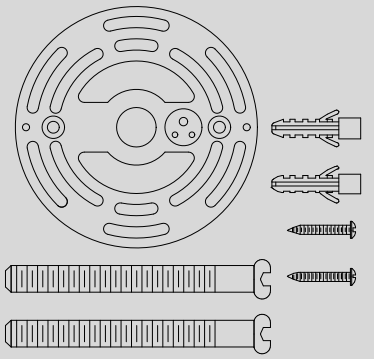

Please install the fixture onto a sufficiently strong, load bearing surface.

If this product is being installed outdoors, or a location where the product will be exposed to high levels of moisture, you should apply a silicone seal around the back-plate/canopy.

(NOT SUPPLIED)

1 x MAX 40W E27
NOT SUPPLIED

Front glass x 1 Side glass x 2

Bottom glass x 1

See final page for wiring instructions.

Help line +44 1420 82377

IT IS RECOMMENDED THAT LIGHTS ARE INSTALLED BY A QUALIFIED ELECTRICIAN