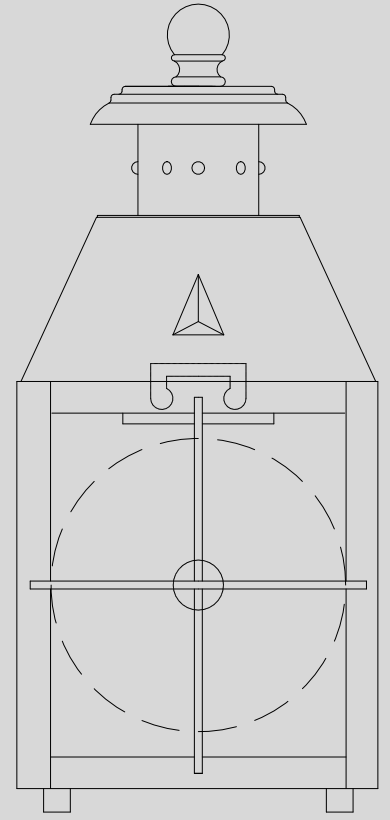

Please install the fixture onto a sufficiently strong, load bearing surface.

If this product is being installed outdoors, or a location where the product will be exposed to high levels of moisture, you should apply a silicone seal around the back-plate/canopy.

(NOT SUPPLIED)

1 x MAX 40W E27
NOT SUPPLIED

Front glass x 1 Side glass x 2

Bottom glass x 1

See final page for wiring instructions.

Help line +44 1420 82377

IT IS RECOMMENDED THAT LIGHTS ARE INSTALLED BY A QUALIFIED ELECTRICIAN