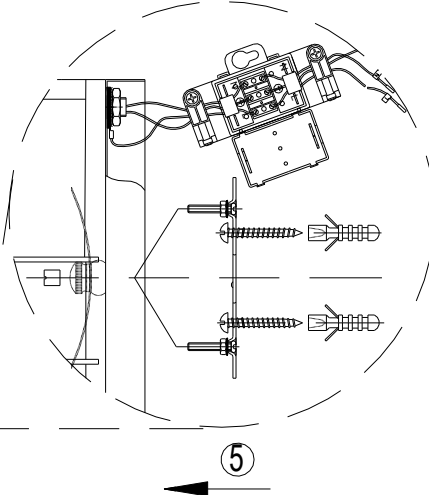

Please install the fixture onto a sufficiently strong, load bearing surface.

If this product is being installed outdoors, or a location where the product will be exposed to high levels of moisture, you should apply a silicone seal around the back-plate/canopy.

(NOT SUPPLIED)

1 x MAX 40W E27
NOT SUPPLIED

Front glass x 1 Side glass x 2

Bottom glass x 1

See final page for wiring instructions.

Help line +44 1420 82377

IT IS RECOMMENDED THAT LIGHTS ARE INSTALLED BY A QUALIFIED ELECTRICIAN